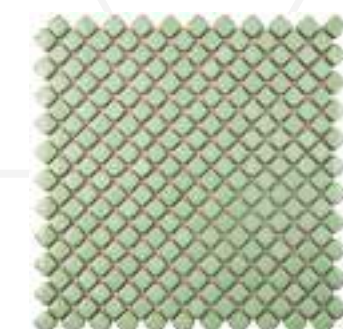

1 STFKOBR13
LIGHT GREEN