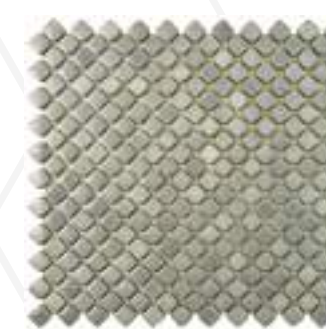

1 STFKOBR12
GREY EYE